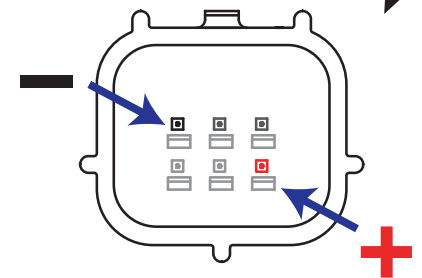

NEW PRODUCT ALERT

Optimate
cable

077

BATTERY ADAPTER > EURO5 BATTERY CHARGE ADAPTER

PURPOSE - Adapts EURO5 6-pin diagnostic connector on motorcycle to an SAE 2-pin charge connector.

FITS - Ducati models from 2021+, and European motorcycles with same 6 pin EURO5 diagnostic connector.

PROTECTED - 7.5A ATO fuse

WEATHERPROOF - SAE connector fully protected by sealing cap.

EASY MOUNT - zip-tie loops on SAE connector.

MSRP: US \$18.95

SKU: 0-77

40cm / 16"

EURO 5

optimize1.com
/cbleo-77